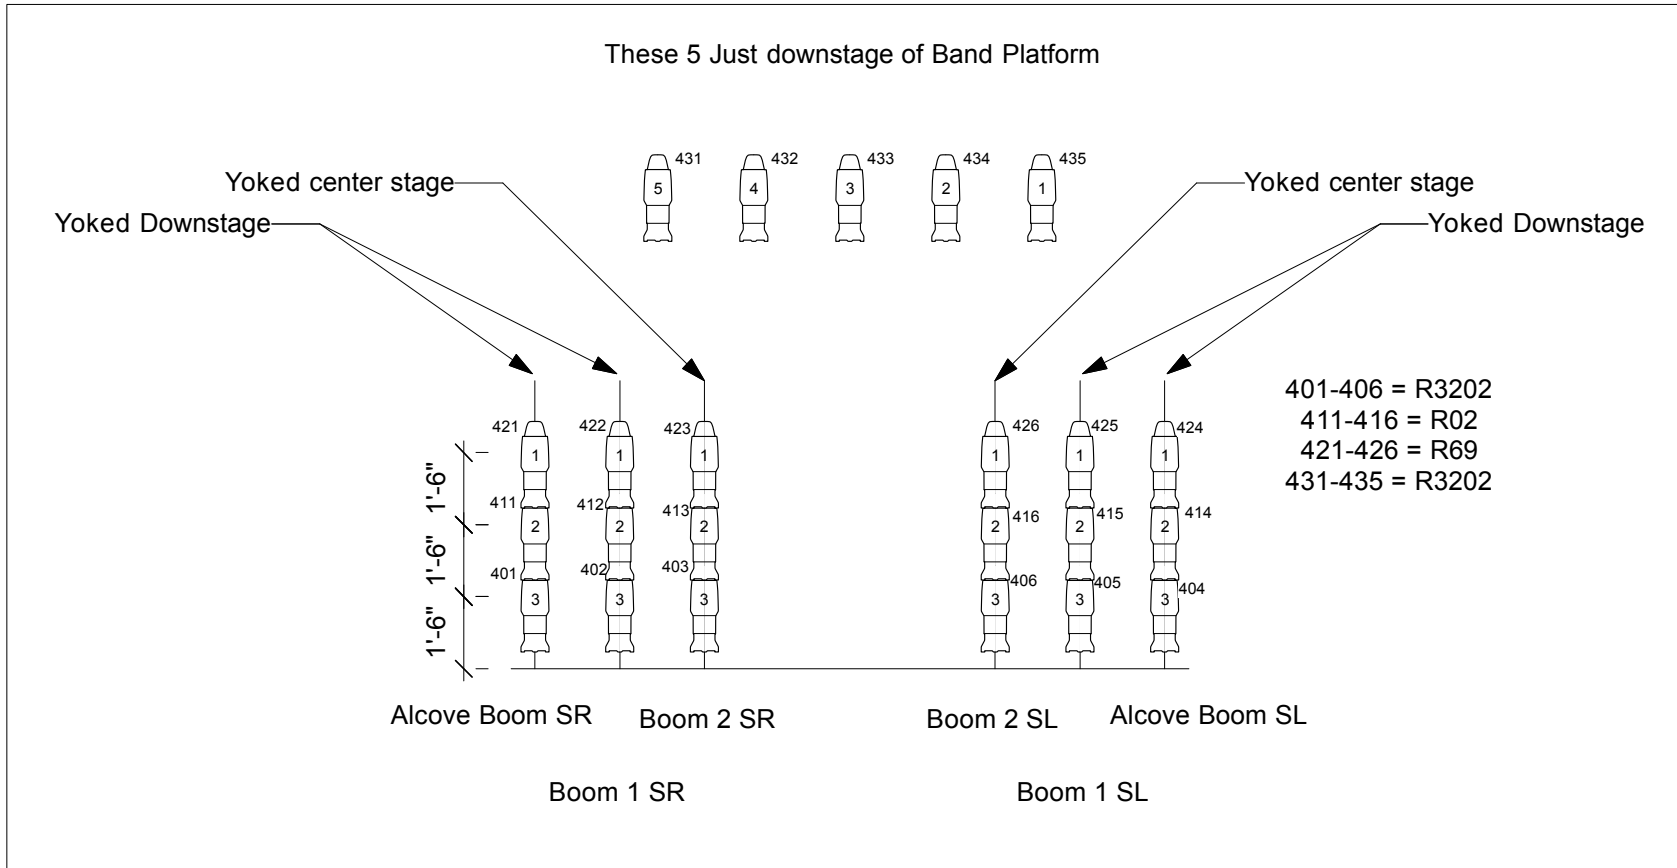

All movers on the Stage floor get struck and replaced by conventionals

All 36 degrees